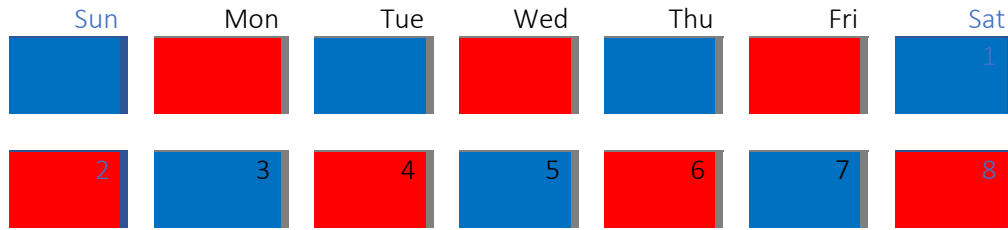

Rotating 1-day, 2-day, or 3-day

3/2/2/3

Sun	Mon	Tue	Wed	Thu	Fri	Sat
						1
2	3	4	5	6	7	8
9	10	11	12	13	14	15
16	17	18	19	20	21	22
23	24	25	26	27	28	29
30	31					

3/4/4/3

Sun	Mon	Tue	Wed	Thu	Fri	Sat
						1
2	3	4	5	6	7	8
9	10	11	12	13	14	15
16	17	18	19	20	21	22
23	24	25	26	27	28	29
30	31					

2-2-5-5

Sun	Mon	Tue	Wed	Thu	Fri	Sat
						1
2	3	4	5	6	7	
	10	11	12	13	14	15
16	17	18	19	20	21	
	24	25	26	27	28	29
30	31					

Week-on, Week-off (Exchange Friday)

Sun	Mon	Tue	Wed	Thu	Fri	Sat
						1
2	3	4	5	6	7	8
9	10	11	12	13	14	15
16	17	18	19	20	21	22
23	24	25	26	27	28	29
30	31					